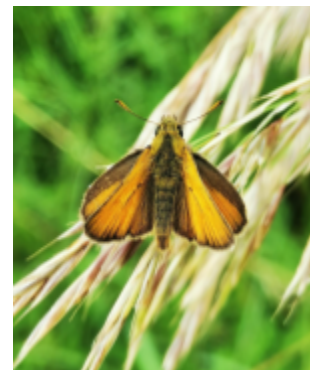

White Admiral

Ringlet

Comma (Left) and
Large Skipper (Right)

Brimstone

Small Heath

Brown Argus

Large White

Meadow Brown

Speckled Wood

Holly Blue

Painted Lady

Gatekeeper

Peacock

Small Copper

Green-veined White

Small/ Essex Skipper

Small White Skipper

Rare and future visitors

Brown Hairstreak

Large Tortoiseshell

Clouded Yellow

Green Hairstreak

Dingy Skipper

Purple Emperor